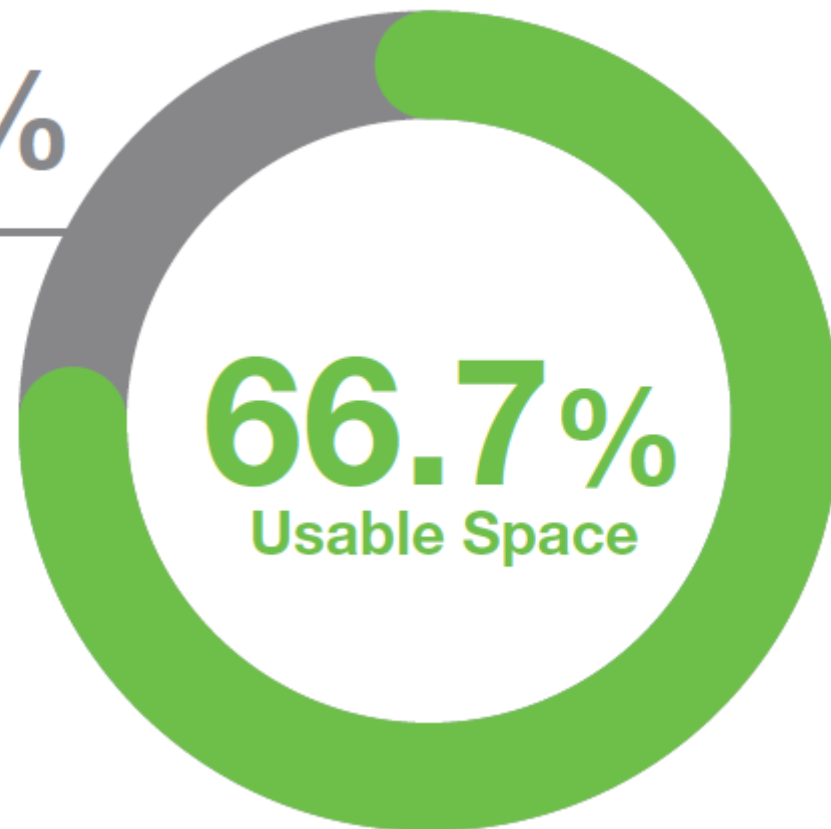

Ceph

Seagate + SUSE + Ceph

Storage Sizing

No. of Drives	318	drives
Drive Capacity	10	TB
No. of Data Chunks	4	
No. of Coding Chunks	2	
Useable Space	2.1	PB
RAW	3.18	PB
Useable Space in %	66.67	%
Overhead in %	33.33	%

33.3%
Overhead