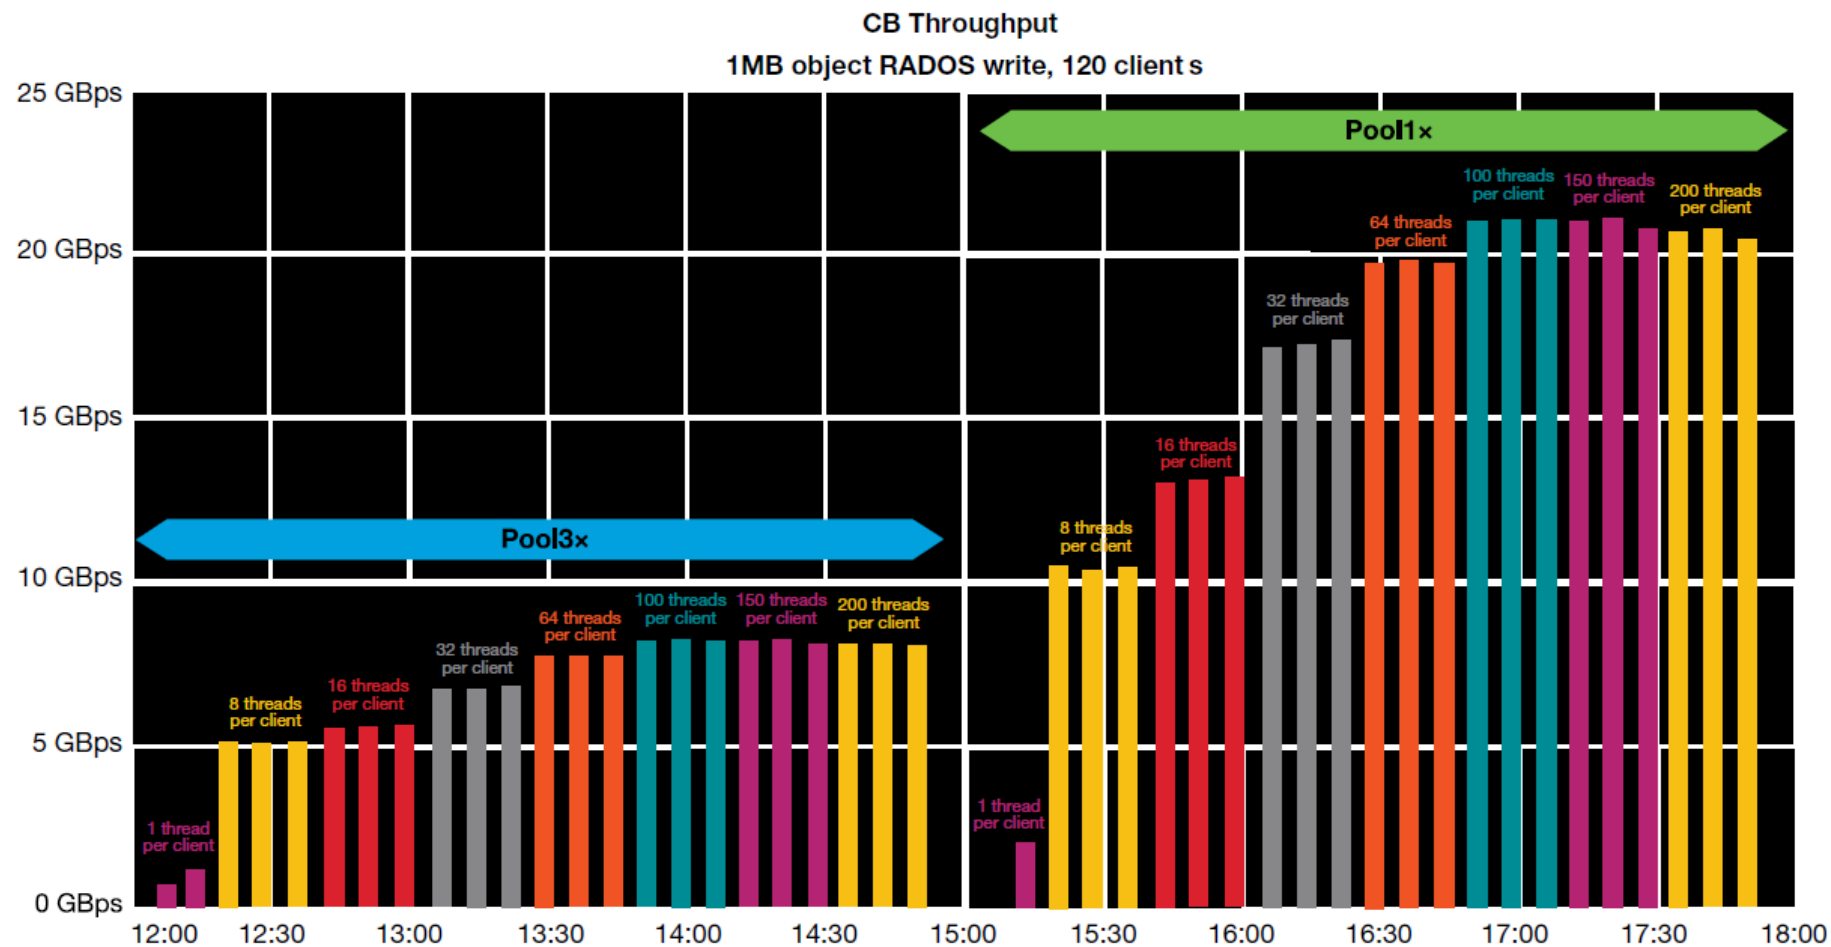

33.3%
Overhead

Ceph

Seagate + SUSE + Ceph

The difference between 3x replica and 1x replica illustrates clearly the overhead needed to perform back-end replication.

Ceph

Seagate + SUSE + Ceph

Портфолио

Модульное портфолио