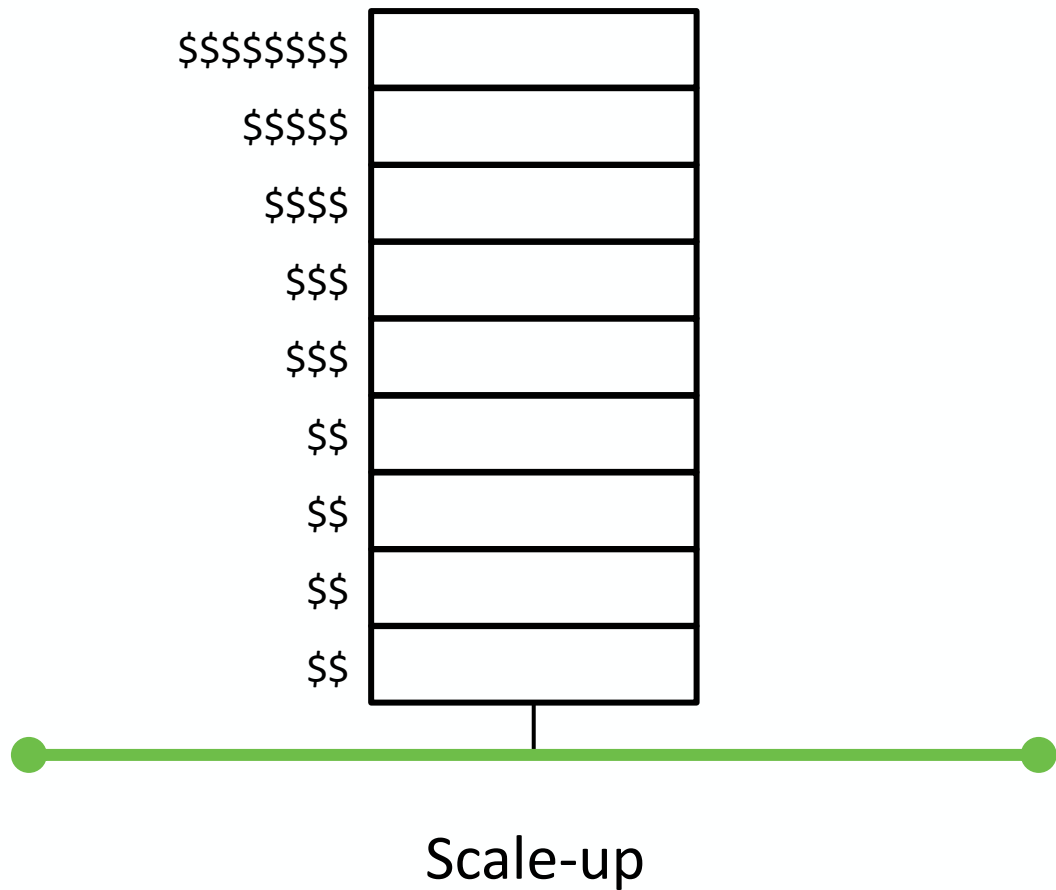

Масштабирование

Масштабирование: вертикальное и горизонтальное

Ceph

Seagate + SUSE + Ceph

Ceph and the Exos E 4U106 storage system are a true solution for the world's growing data explosion, a space-conscious storage model that packs up to 1.6PB of raw storage capacity into a single chassis.