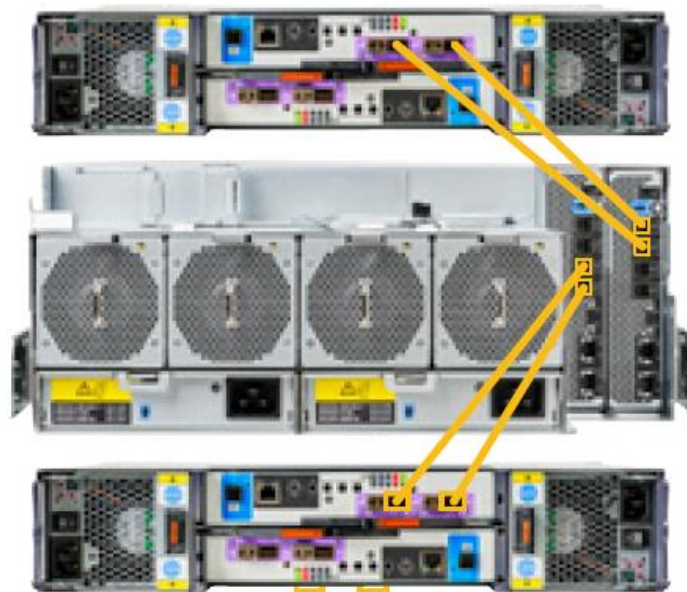

Ceph

Seagate + SUSE + Ceph

Ceph and the Exos E 4U106 storage system are a true solution for the world's growing data explosion, a space-conscious storage model that packs up to 1.6PB of raw storage capacity into a single chassis.

Why Ceph?

83% of Ceph users are either satisfied or extremely satisfied, as reported in a Ceph user survey in 2018.

- Highly Scalable
- Object, Block, and File storage
- Scalable Performance
- Flexibility
- Self-Healing and Self-Managed