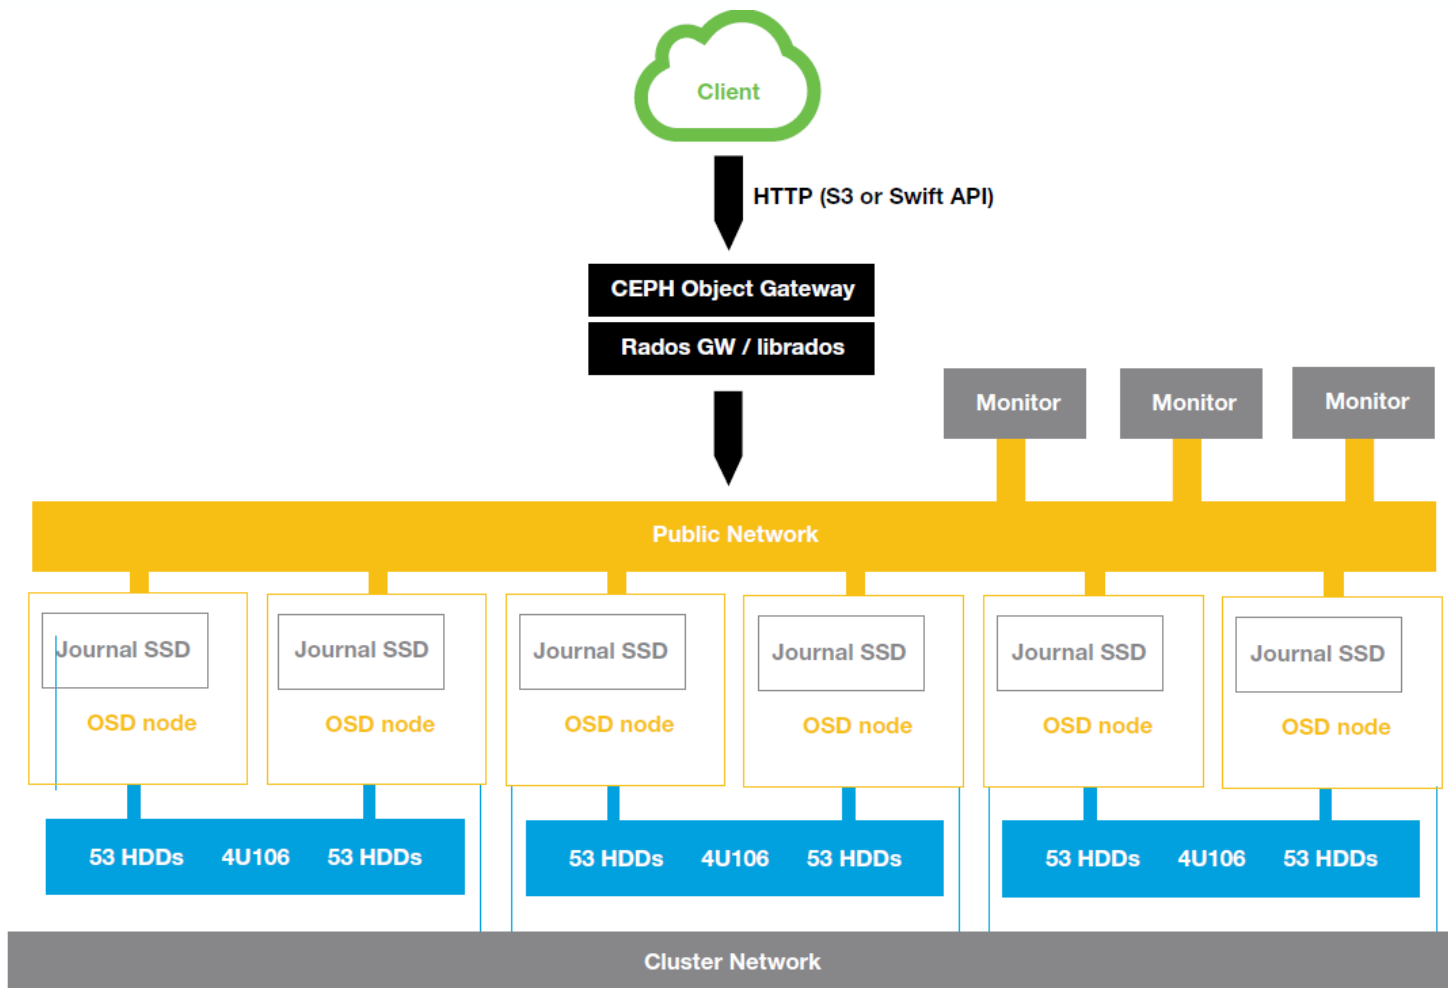

33.3%
Overhead

Ceph

Seagate + SUSE + Ceph

The difference between 3x replica and 1x replica illustrates clearly the overhead needed to perform back-end replication.

Ceph

Seagate + SUSE + Ceph

Портфолио

Модульное портфолио